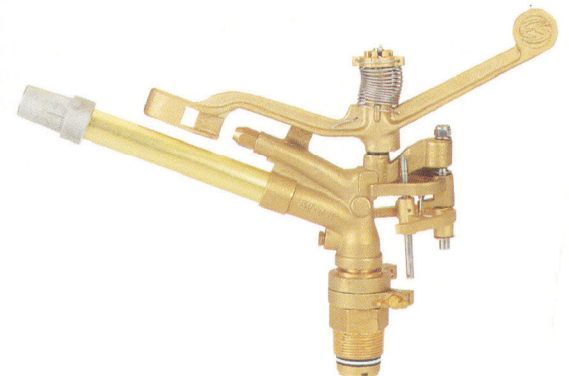

Magnum 21 PC