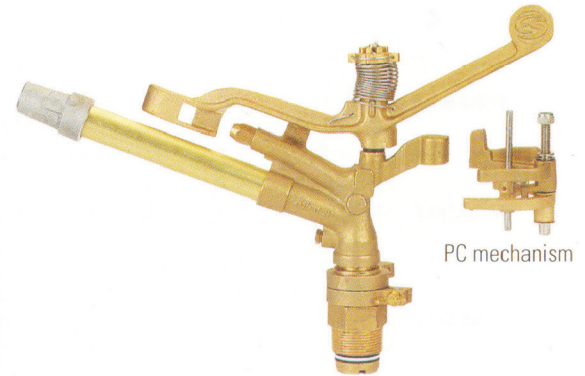

New

Magnum 21

All-purpose full - to part-circle sprinkler

1 1/4" Gun Sprinkler

- Easily attached full- to part-circle mechanism for stock saving and easy maintenance.
- Low angle 21° for highly effective irrigation under wind conditions.
- Extra coverage and distribution uniformity with unique triple-nozzle overlapping design.